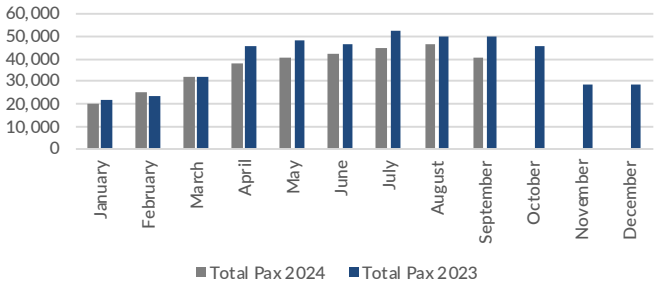

Cargo, Mail, Courier (Kgs)

Month	Total Cargo Mail Courier 2024	Total Cargo Mail Courier 2023	Total Cargo Mail Courier Change '24 vs. '23
January	6,328	7,178	-11.8%
February	9,399	4,858	93.5%
March	7,422	9,163	-19.0%
April	6,510	6,941	-6.2%
May	6,345	5,430	16.9%
June	8,967	7,631	17.5%
July	5,549	6,697	-17.1%
August	6,251	6,189	1.0%
September	5,676	5,780	-1.8%
October		6,629	
November		7,773	
December		19,640	
Total	62,447	93,909	

Aircraft Movements (Mvts)

Month	Total Mvts 2024	Total Mvts 2023	Total Mvts Change '24 vs. '23
January	192	192	0.0%
February	224	204	9.8%
March	276	276	0.0%
April	324	378	-14.3%
May	320	422	-24.2%
June	360	414	-13.0%
July	398	420	-5.2%
August	372	408	-8.8%
September	334	414	-19.3%
October		410	
November		284	
December		260	
Totals	2,800	4,082	

Passengers (Arr&Dep)