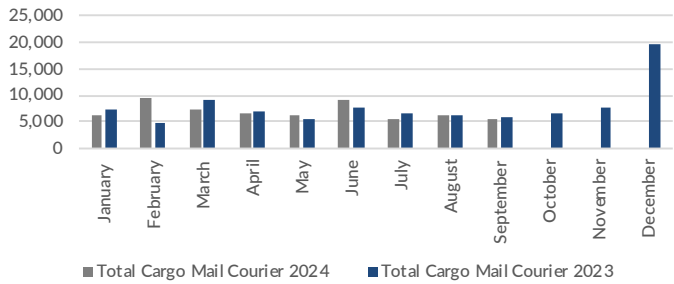

Cargo, Mail, Courier (Arr&Dep)