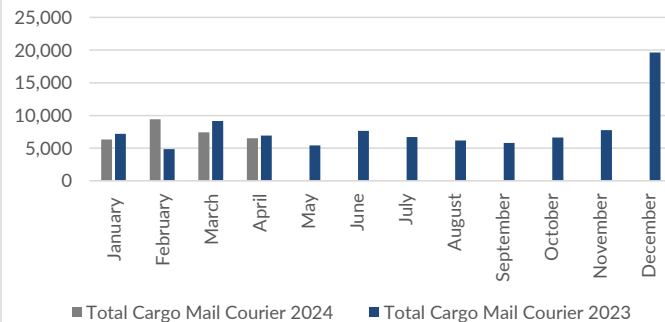

Cargo, Mail, Courier (Arr&Dep)