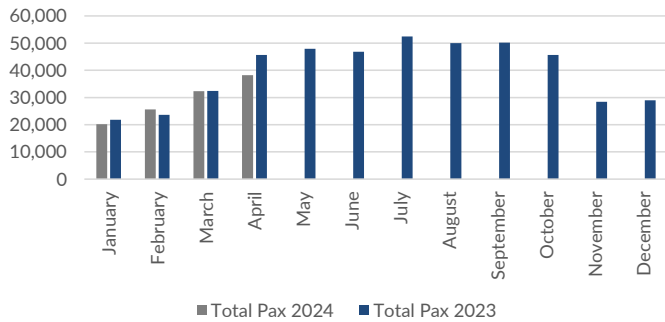

Cargo, Mail, Courier (Kgs)

Month	Total Cargo Mail Courier 2024	Total Cargo Mail Courier 2023	Total Cargo Mail Courier Change '24 vs. '23
January	6,328	7,178	-11.8%
February	9,399	4,858	93.5%
March	7,422	9,163	-19.0%
April	6,510	6,941	-6.2%
May		5,430	
June		7,631	
July		6,697	
August		6,189	
September		5,780	
October		6,629	
November		7,773	
December		19,640	
Total	29,659	93,909	

Aircraft Movements (Mvts)

Month	Total Mvts 2024	Total Mvts 2023	Total Mvts Change '24 vs. '23
January	192	192	0.0%
February	224	204	9.8%
March	276	276	0.0%
April	324	378	-14.3%
May		422	
June		414	
July		420	
August		408	
September		414	
October		410	
November		284	
December		260	
Totals	1,016	4,082	

Passengers (Arr&Dep)