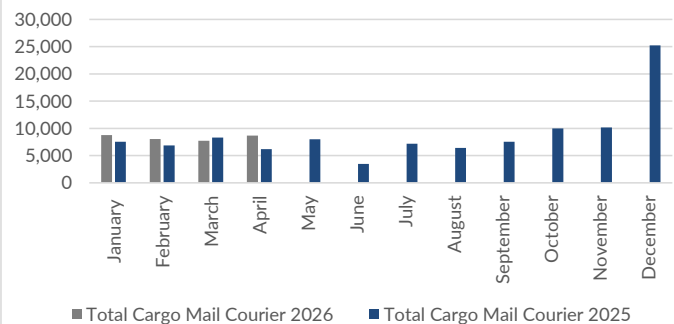

Cargo, Mail, Courier (Arr&Dep)