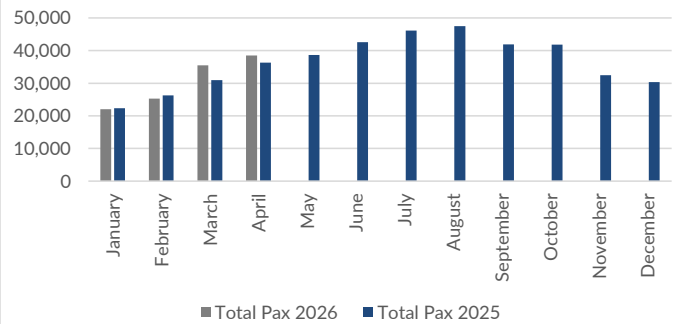

Aircraft Movements (Mvts)

Month	Total Mvts 2026	Total Mvts 2025	Total Mvts Change '26 vs. '25
January	222	196	13.3%
February	208	222	-6.3%
March	324	264	22.7%
April	328	312	5.1%
May		322	
June		384	
July		428	
August		388	
September		358	
October		366	
November		260	
December		262	
Totals	1,082	3,762	

Passengers (Arr&Dep)