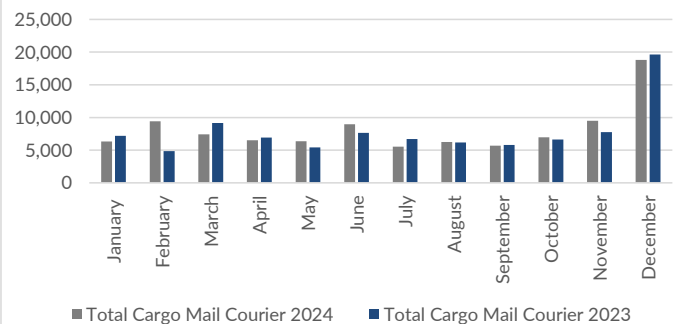

Cargo, Mail, Courier (Arr&Dep)