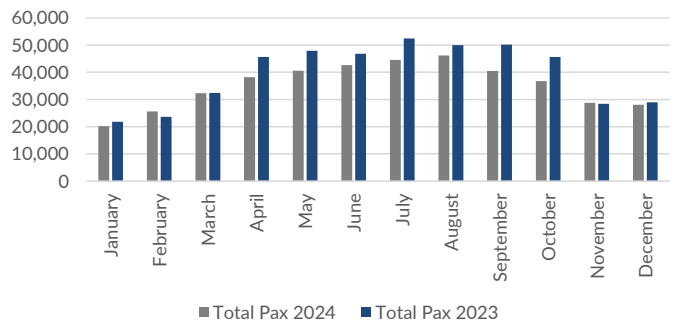

Cargo, Mail, Courier (Kgs)

Month	Total Cargo Mail Courier 2024	Total Cargo Mail Courier 2023	Total Cargo Mail Courier Change '24 vs. '23
January	6,328	7,178	-11.8%
February	9,399	4,858	93.5%
March	7,422	9,163	-19.0%
April	6,510	6,941	-6.2%
May	6,345	5,430	16.9%
June	8,967	7,631	17.5%
July	5,549	6,697	-17.1%
August	6,251	6,189	1.0%
September	5,676	5,780	-1.8%
October	6,959	6,629	5.0%
November	9,477	7,773	21.9%
December	18,814	19,640	-4.2%
Total	97,697	93,909	4.0%

Aircraft Movements (Mvts)

Month	Total Mvts 2024	Total Mvts 2023	Total Mvts Change '24 vs. '23
January	192	192	0.0%
February	224	204	9.8%
March	276	276	0.0%
April	324	378	-14.3%
May	320	422	-24.2%
June	360	414	-13.0%
July	398	420	-5.2%
August	372	408	-8.8%
September	334	414	-19.3%
October	328	410	-20.0%
November	254	284	-10.6%
December	246	260	-5.4%
Totals	3,628	4,082	-11.1%

Passengers (Arr&Dep)