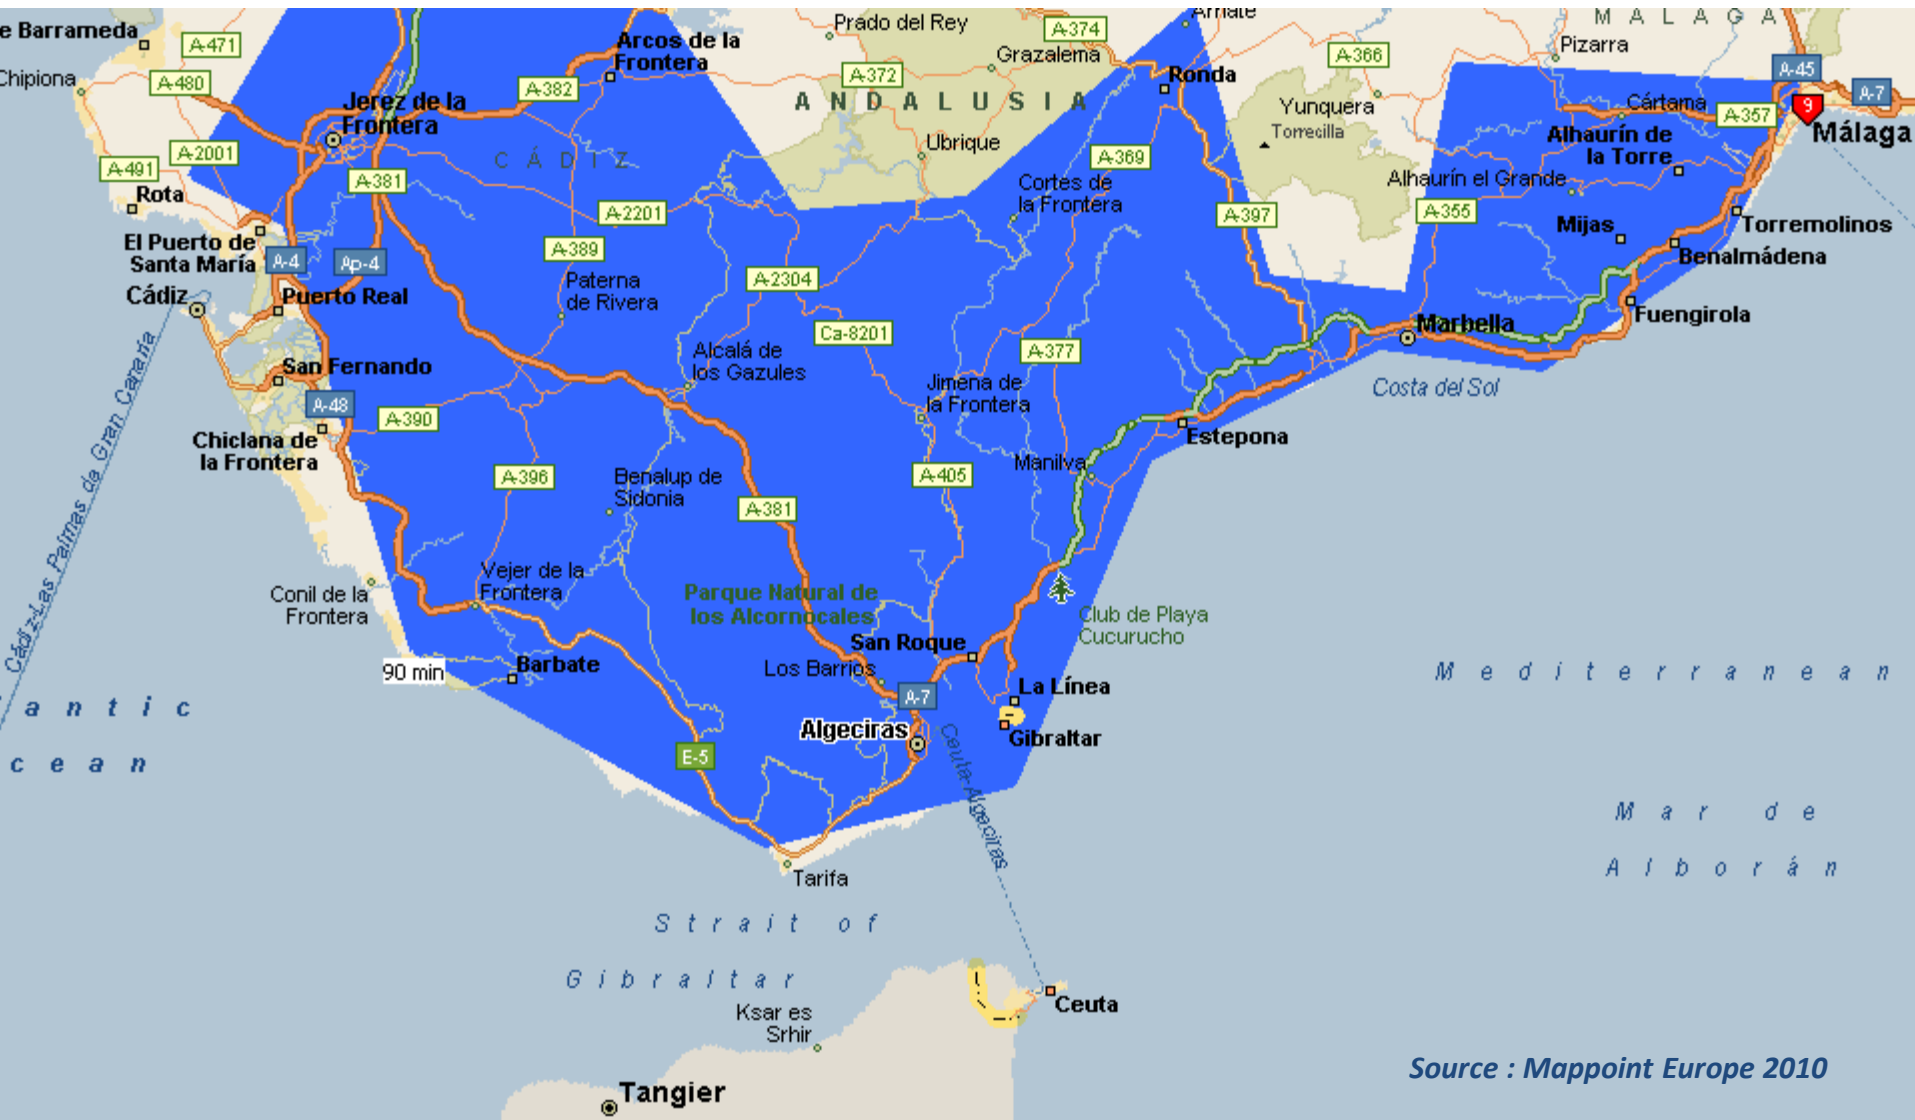

Gibraltar Airport Catchment Area: 90 Minutes Drive Time

Source : Mappoint Europe 2010