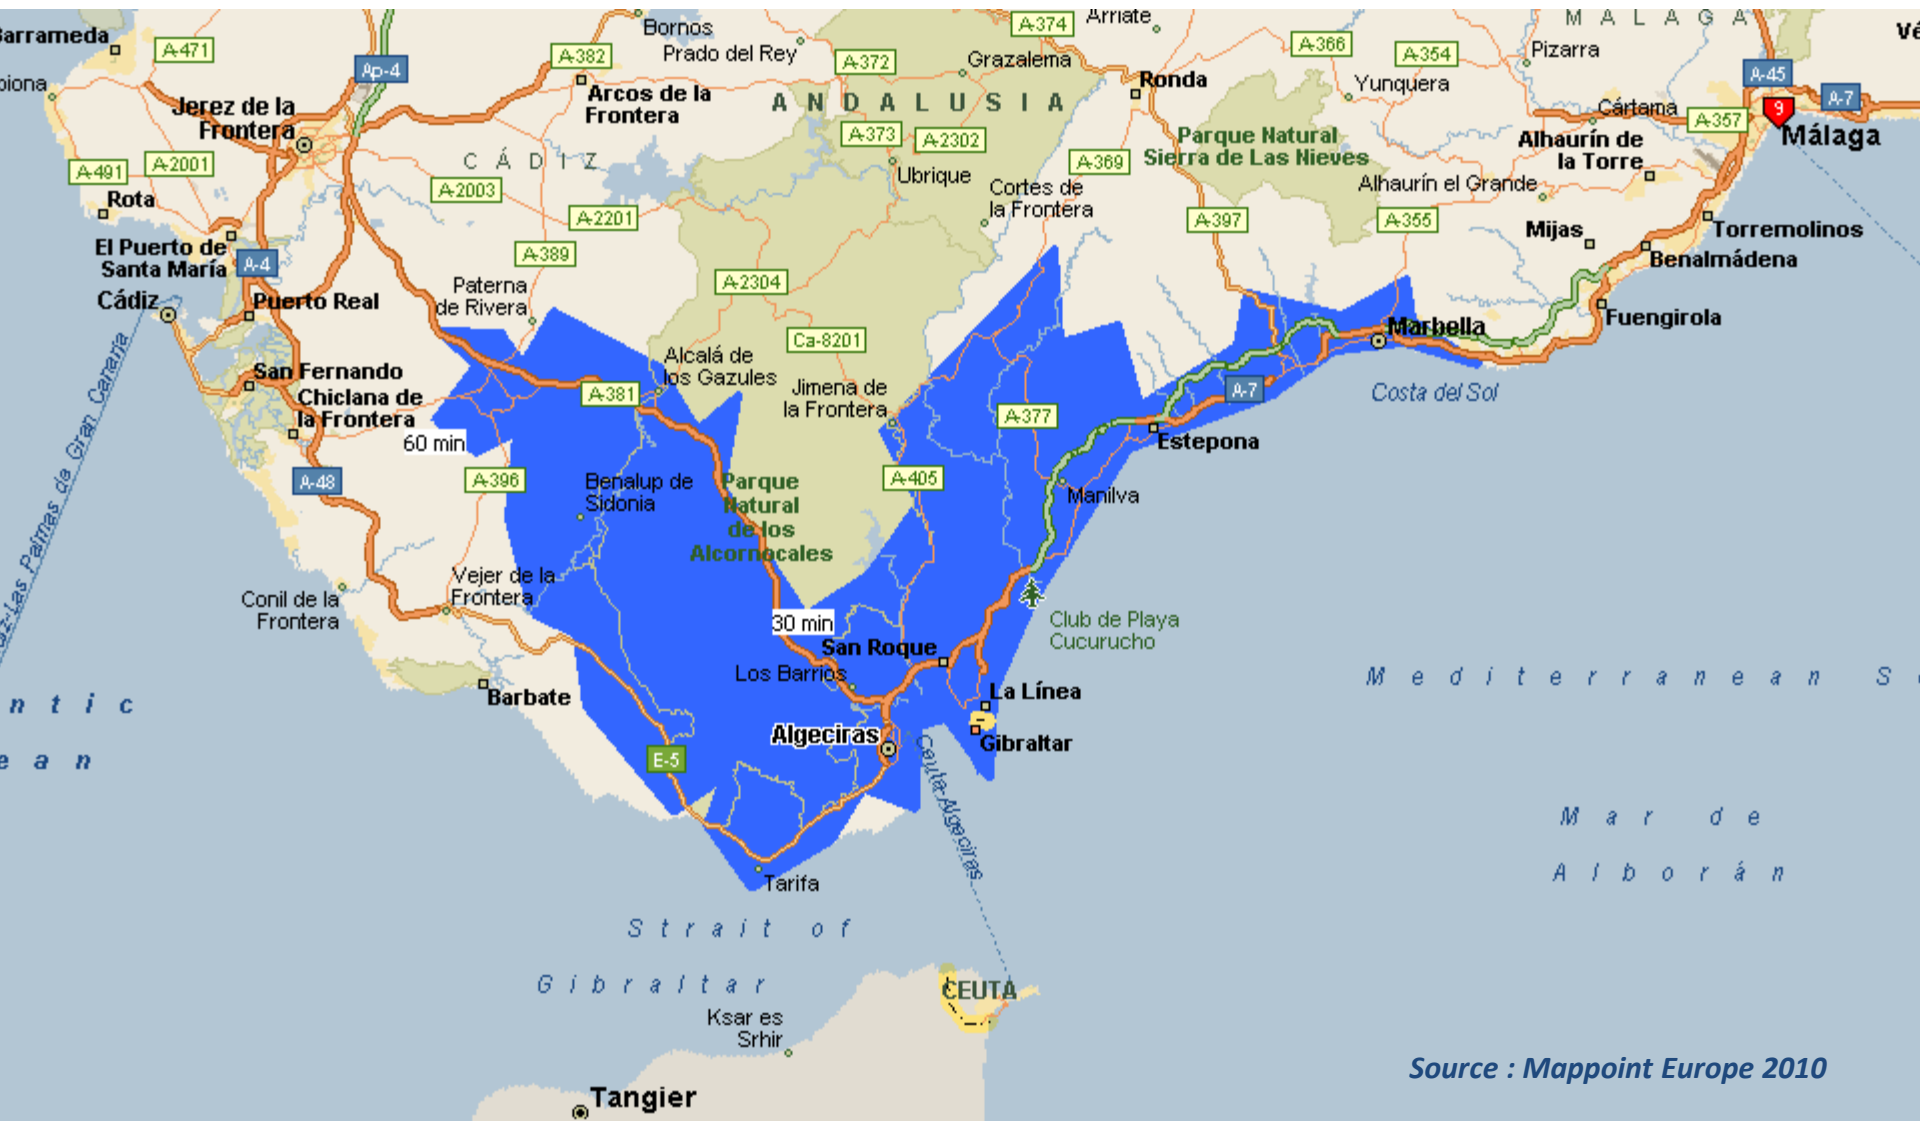

Gibraltar Airport Catchment Area: 60 Minutes Drive Time

Source : Mappoint Europe 2010