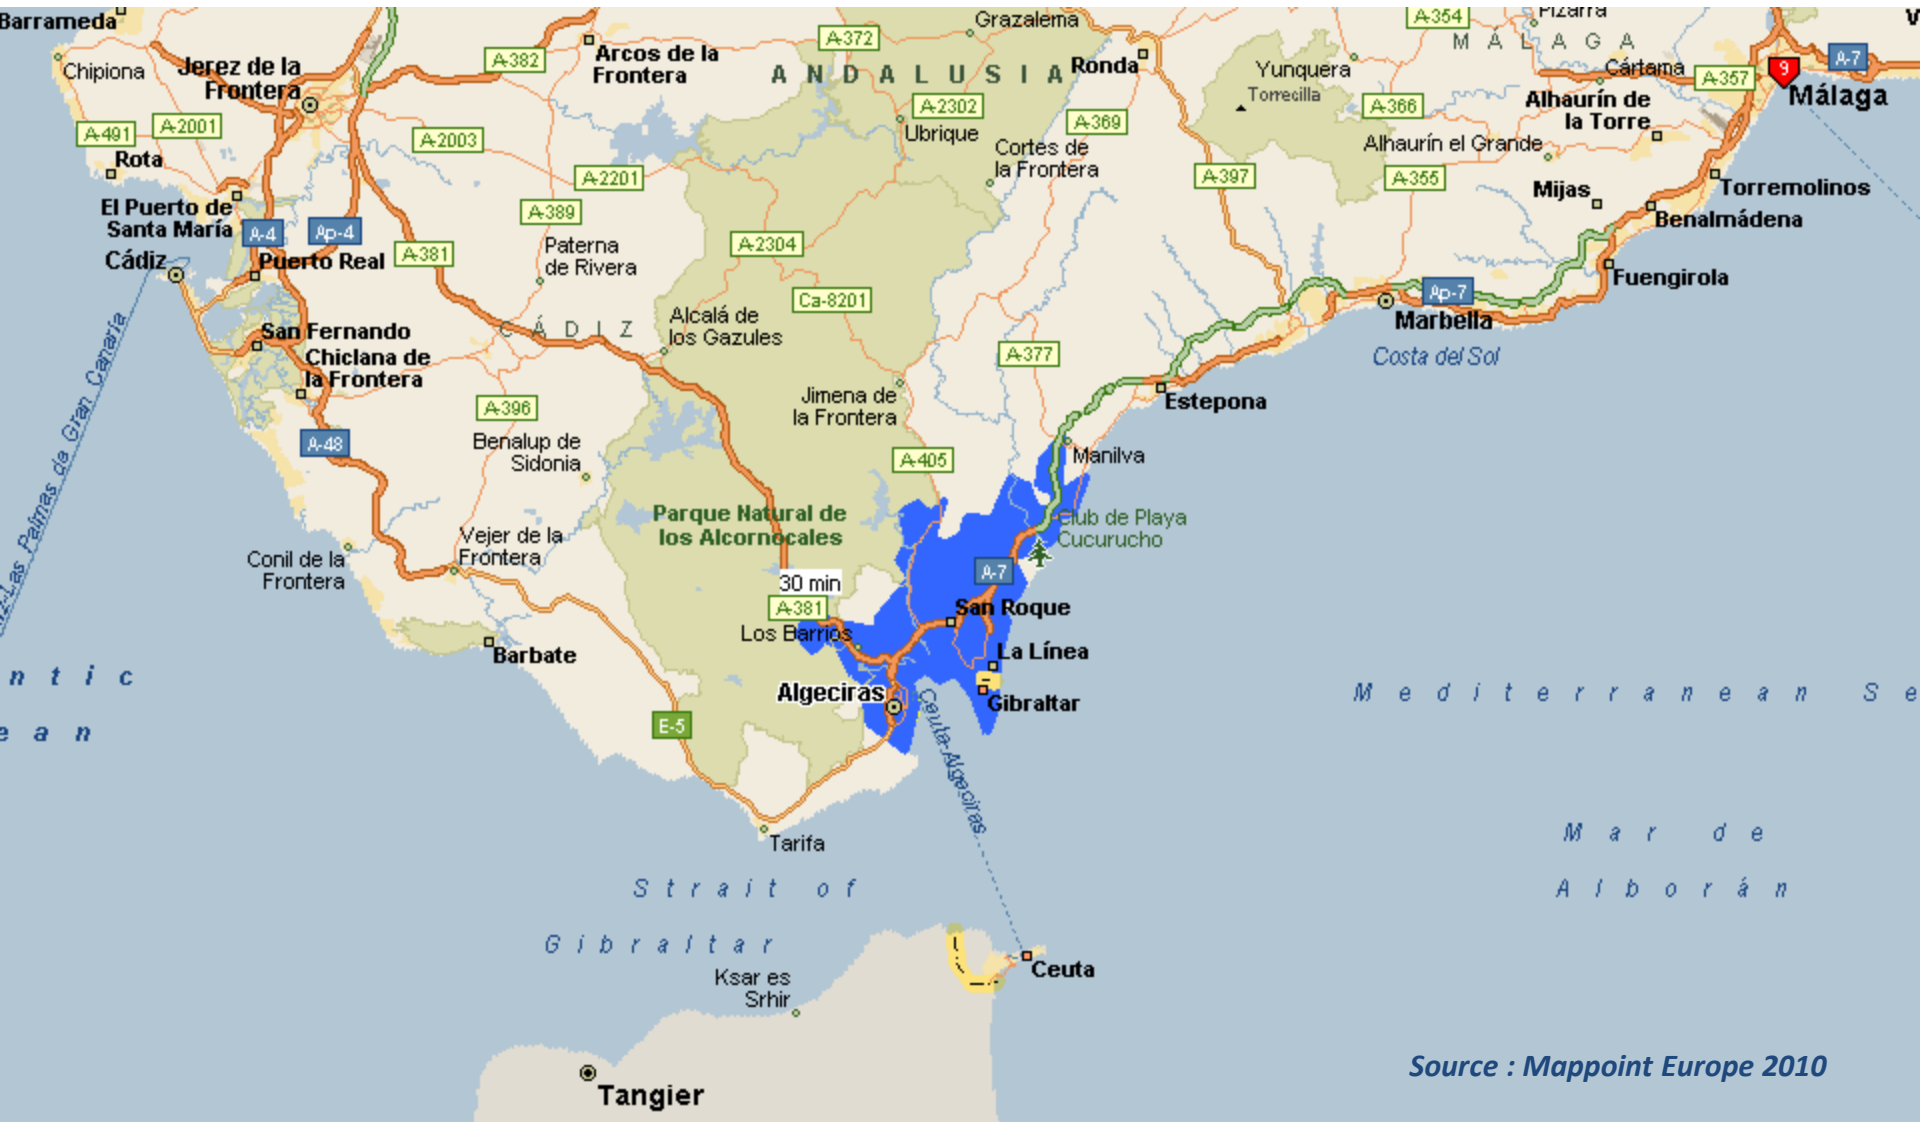

# Gibraltar Airport Catchment Area: 30 Minutes Drive Time

Source : Mappoint Europe 2010